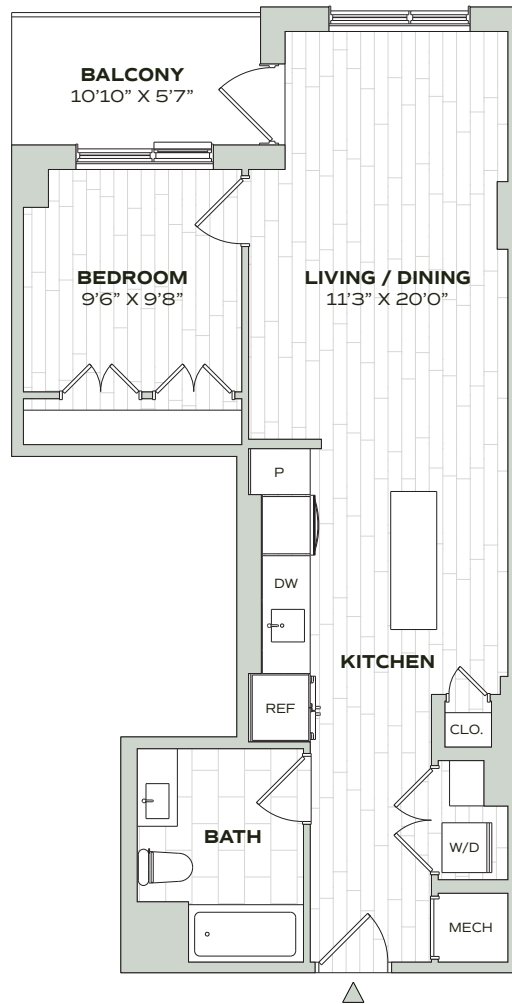

alula

650 Howard Road SE, Washington DC 20020
202-856-9803 • bridgedistrictdc.com

1 BED / 1 BATH
SQ FT **674**

UNIT TYPE AO1A

APT NO.

RENT

DATE AVAILABLE

LEASE TERM

KEY PLAN

Disclaimer: Floor plans are artist renderings and are shown for illustration purposes only. All square feet are approximate only.